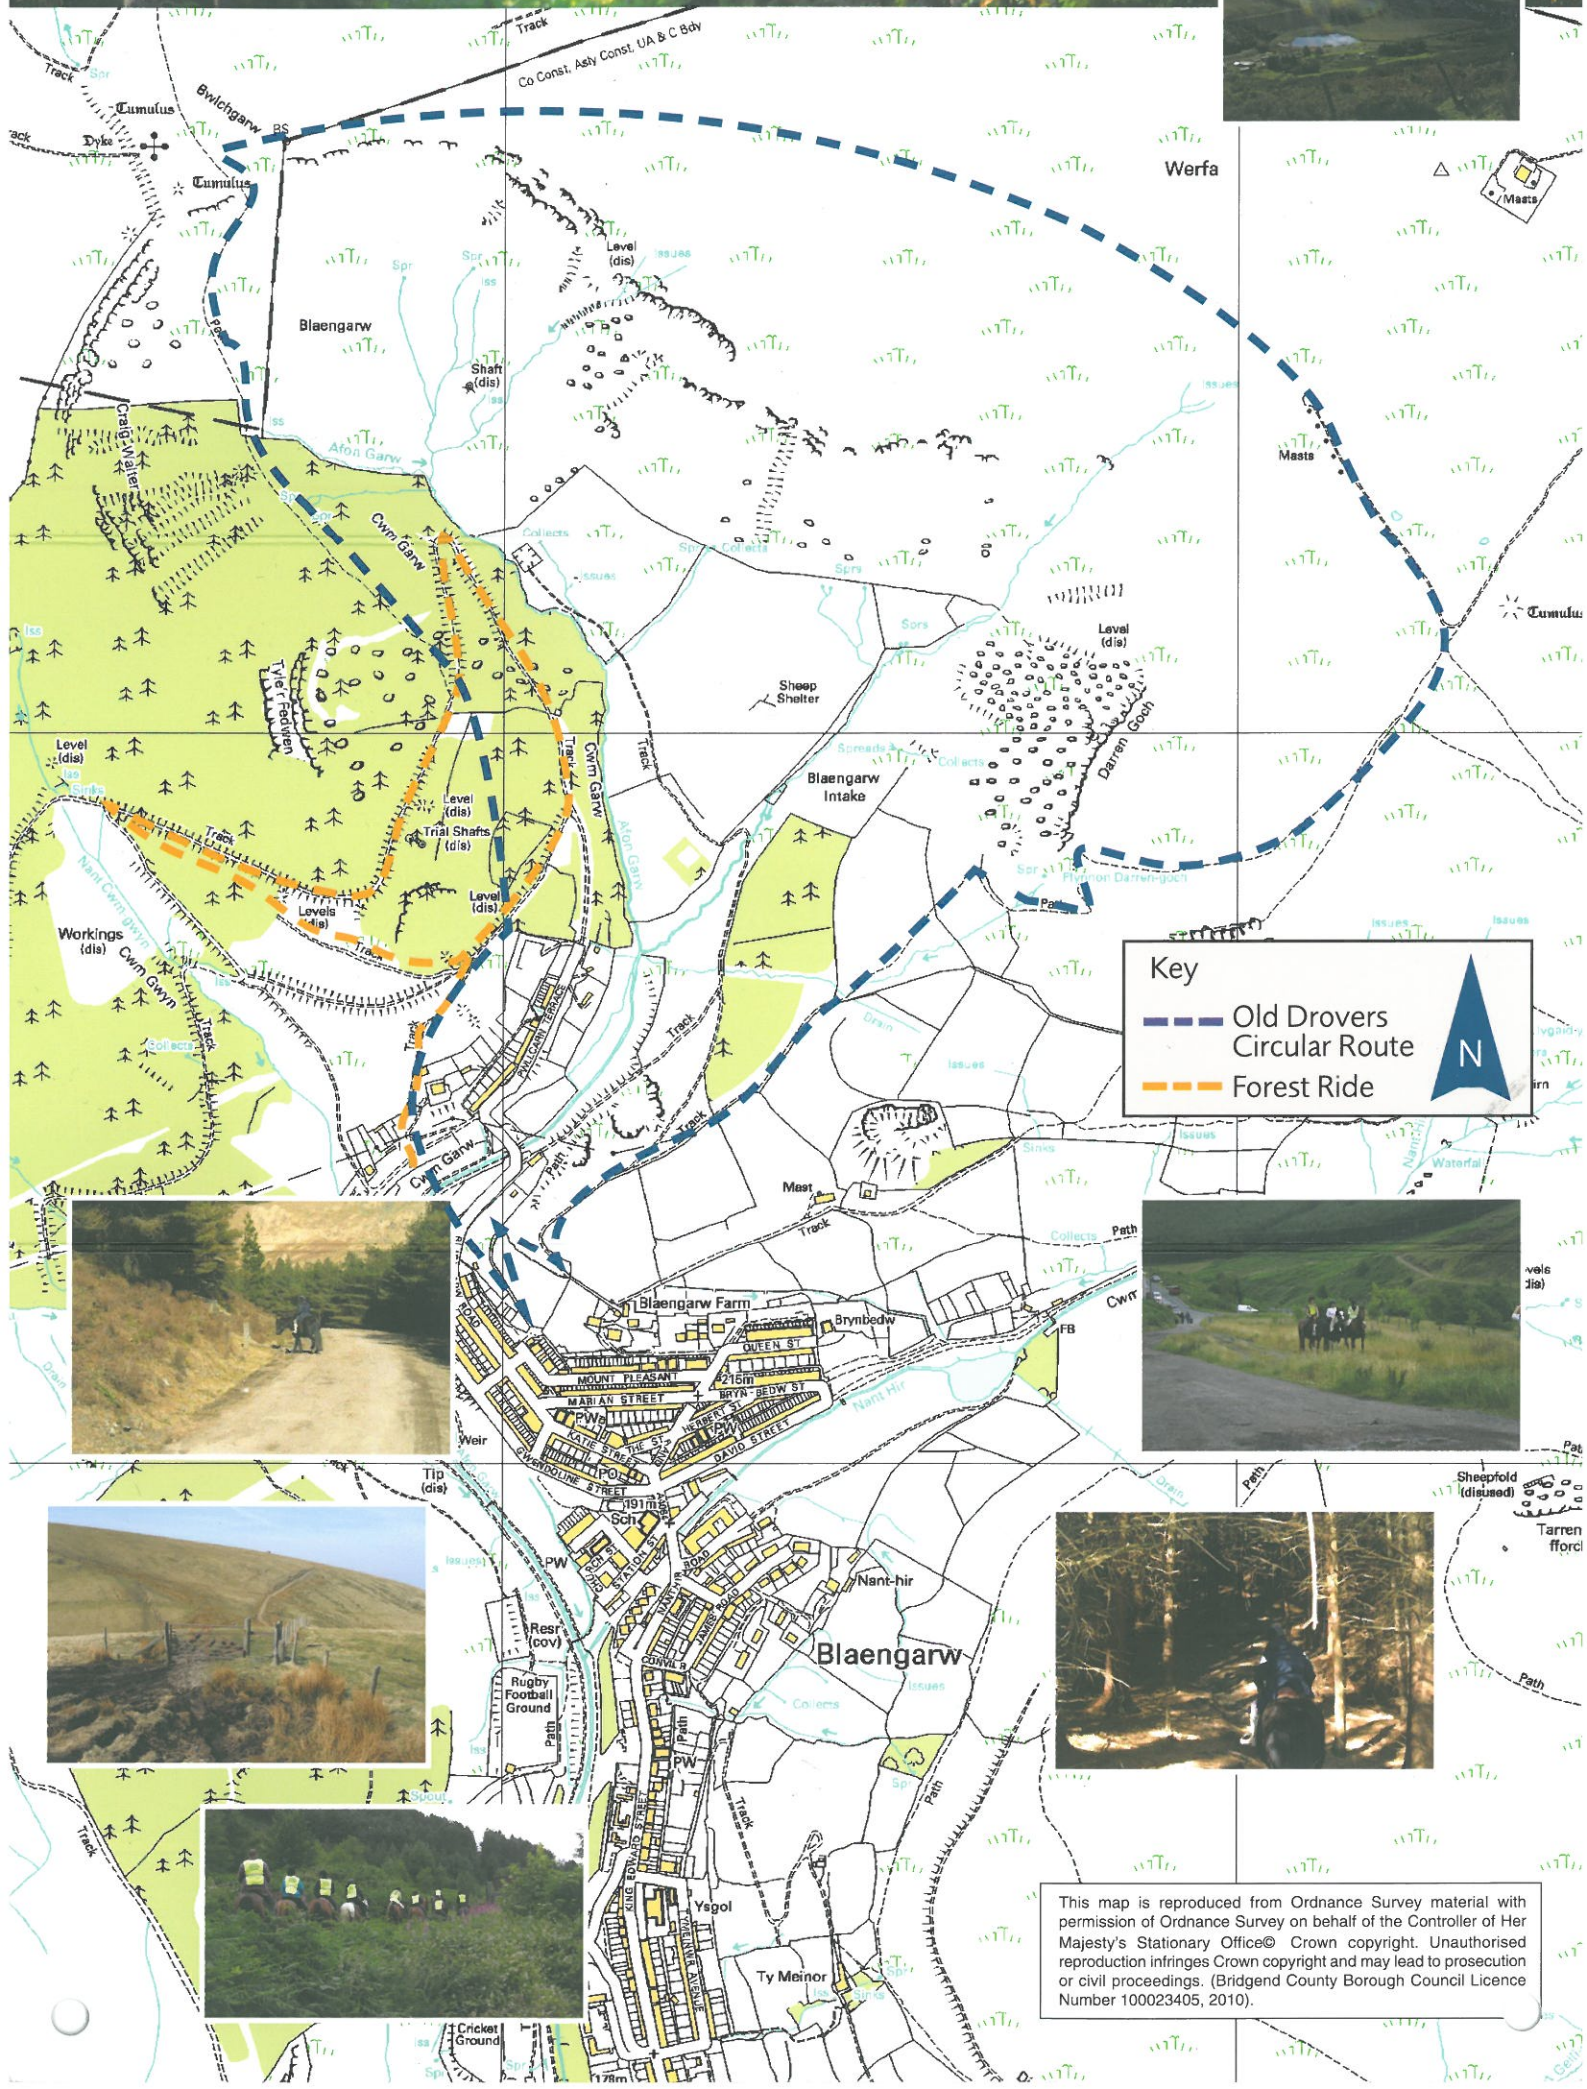

Garw Valley Rides

Key

- Old Drovers Circular Route
- Forest Ride

This map is reproduced from Ordnance Survey material with permission of Ordnance Survey on behalf of the Controller of Her Majesty's Stationary Office© Crown copyright. Unauthorised reproduction infringes Crown copyright and may lead to prosecution or civil proceedings. (Bridgend County Borough Council Licence Number 100023405, 2010).